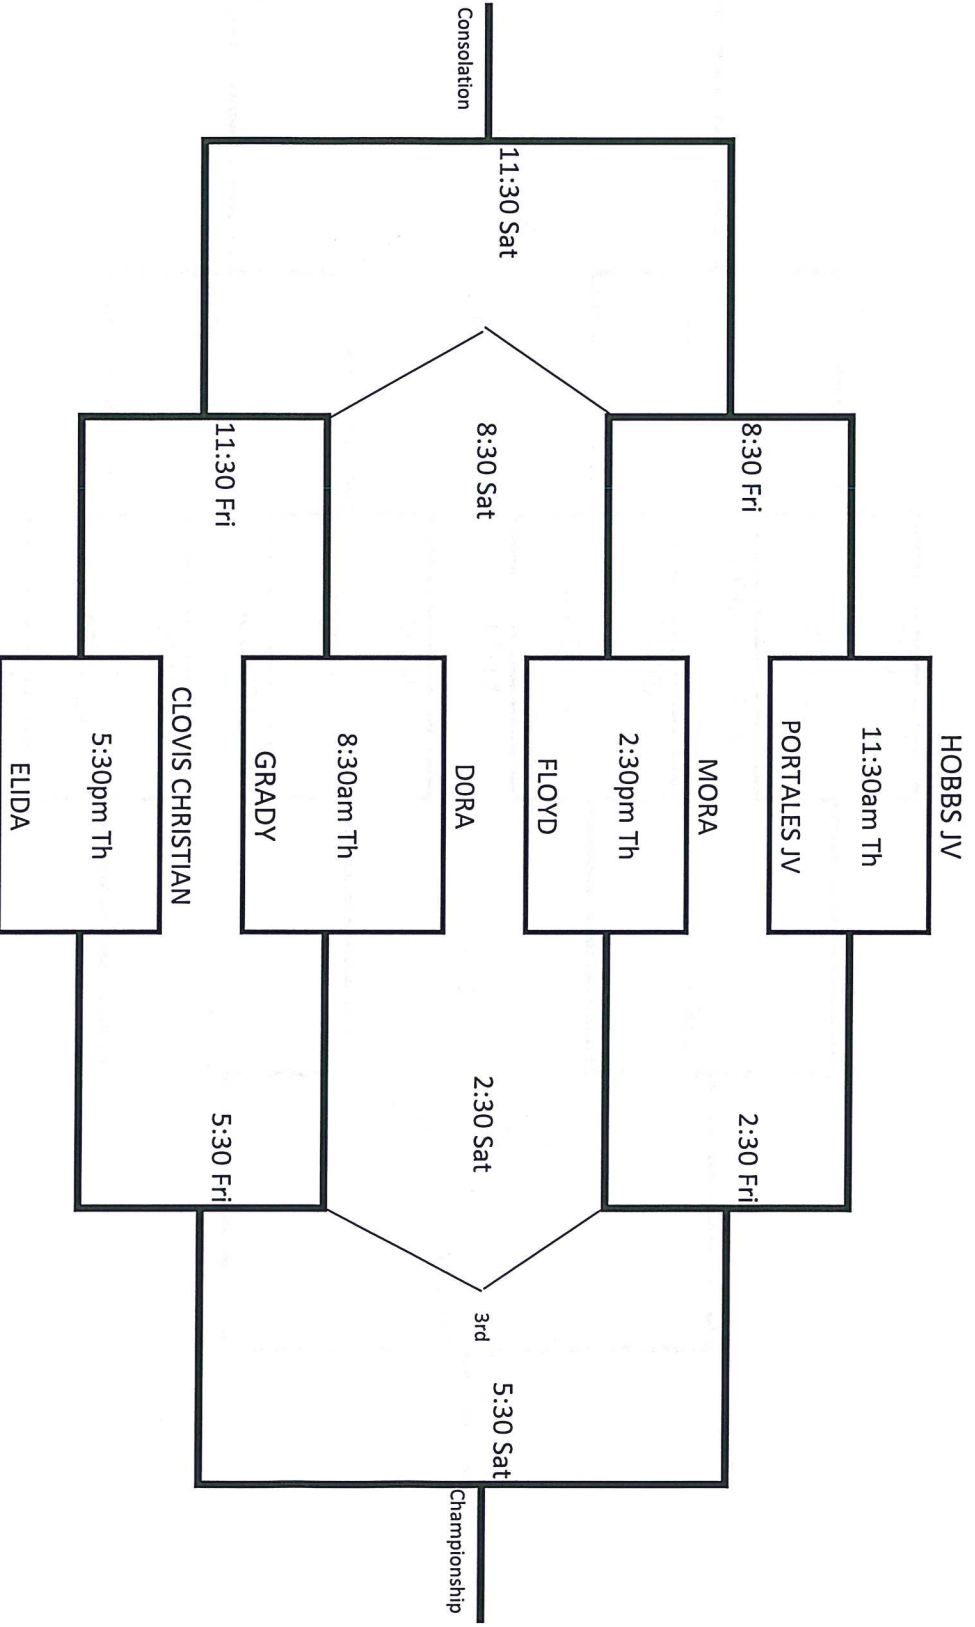

Elida Tiger Invitational Basketball Tournament
 December 13-15 2018

GIRL'S BRACKET

TEAM ON THE BOTTOM OF THE BRACKET IS HOME AND WEARS WHITE.

Elda Tiger Invitational Basketball Tournament
 December 13-15 2018

BOY'S BRACKET

Bottom team on bracket is home and wears white.