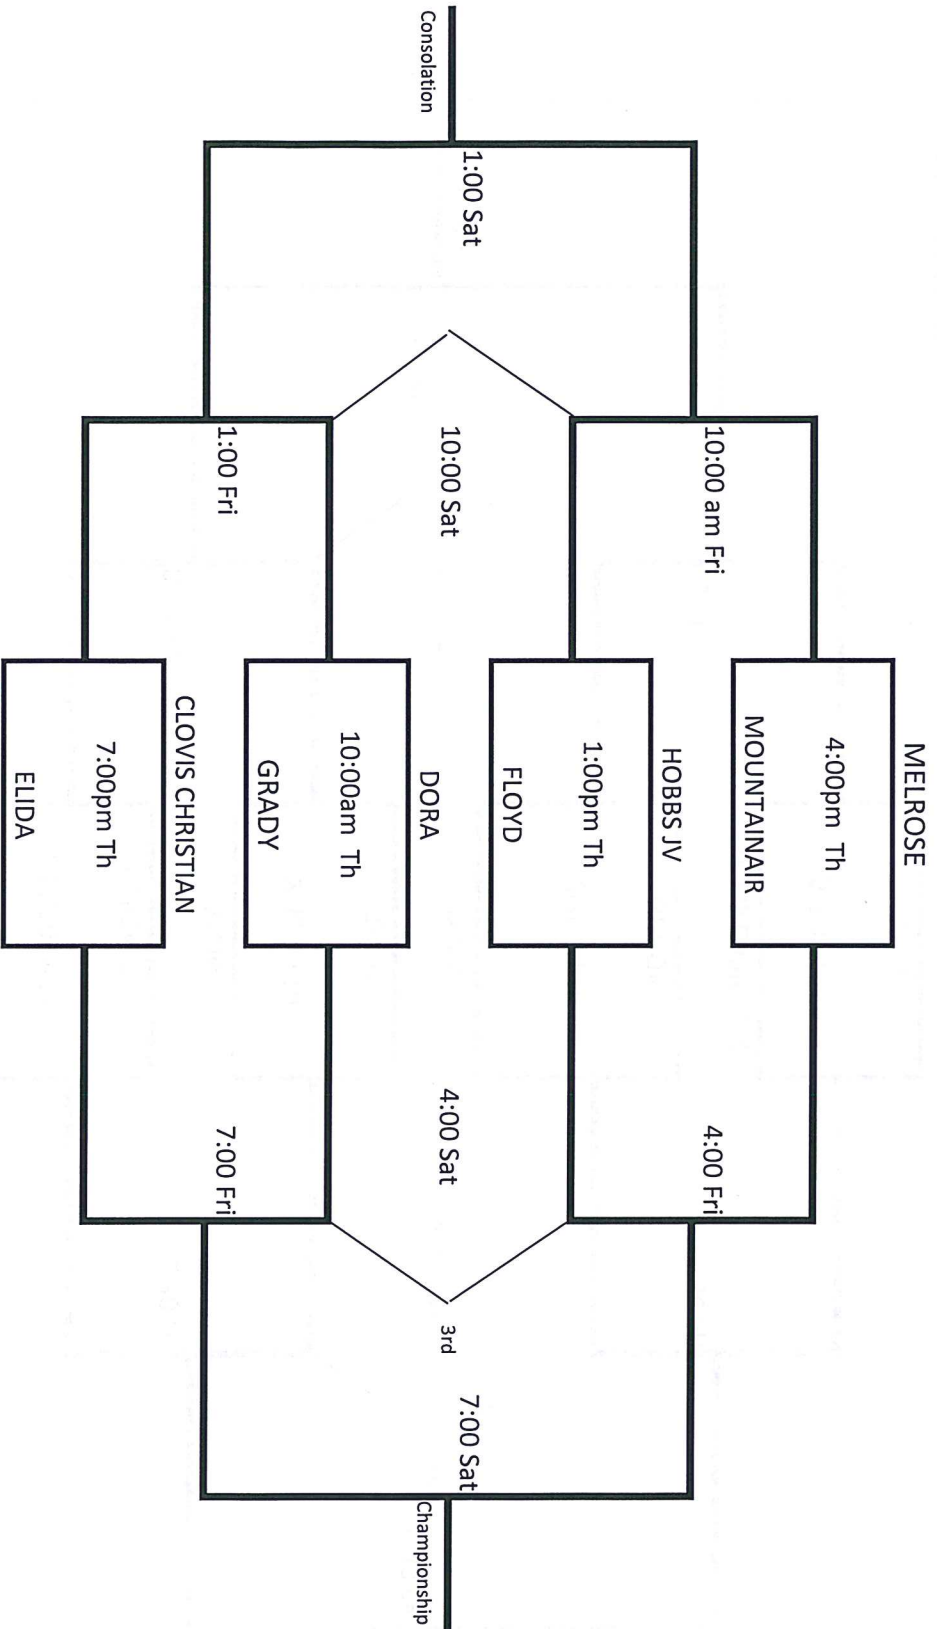

Elida Tiger Invitational Basketball Tournament
 December 13-15 2018

GIRL'S BRACKET

TEAM ON THE BOTTOM OF THE BRACKET IS HOME AND WEARS WHITE.

Elda Tiger Invitational Basketball Tournament
 December 13-15 2018

BOY'S BRACKET

Bottom team on bracket is home and wears white.